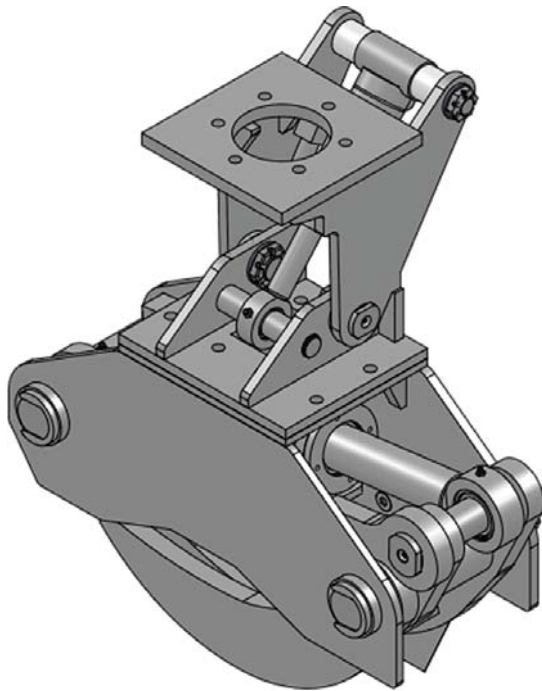

TIGERGRIP

INTERMERCATO TIGER CUT 200c

KEY FEATURES

- Heavy duty
- Double guide bars
- High tensile wear resistant steel (400 HB)

A	1140
B	987
C	826
D	396
E	208
F	769
G	339

MODEL SPECIFICATIONS

TIGER CUT 200c