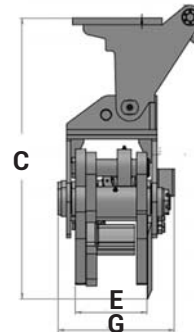

TIGERGRIP

INTERMERCATO TIGER CUT 200c

KEY FEATURES

- Heavy duty
- Double guide bars
- High tensile wear resistant steel (400 HB)

A	1140
B	987
C	826
D	396
E	208
F	769
G	339

MODEL SPECIFICATIONS

TIGER CUT 200c