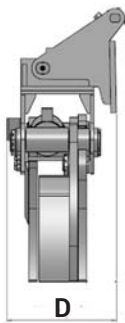

TIGERGRIP

INTERMERCATO TIGER CUT 200c

KEY FEATURES

- Heavy duty
- Double guide bars
- High tensile wear resistant steel (400 HB)

A	1140
B	987
C	826
D	396
E	208
F	769
G	339

MODEL SPECIFICATIONS

TIGER CUT 200c