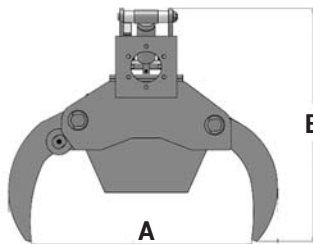

TIGERGRIP

INTERMERCATO TIGER CUT 200c

KEY FEATURES

- Heavy duty
- Double guide bars
- High tensile wear resistant steel (400 HB)

A	1140
B	987
C	826
D	396
E	208
F	769
G	339

MODEL SPECIFICATIONS

TIGER CUT 200c