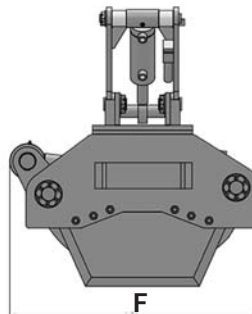

TIGERGRIP

INTERMERCATO TIGER CUT 200c

KEY FEATURES

- Heavy duty
- Double guide bars
- High tensile wear resistant steel (400 HB)

A	1140
B	987
C	826
D	396
E	208
F	769
G	339

MODEL SPECIFICATIONS

TIGER CUT 200c